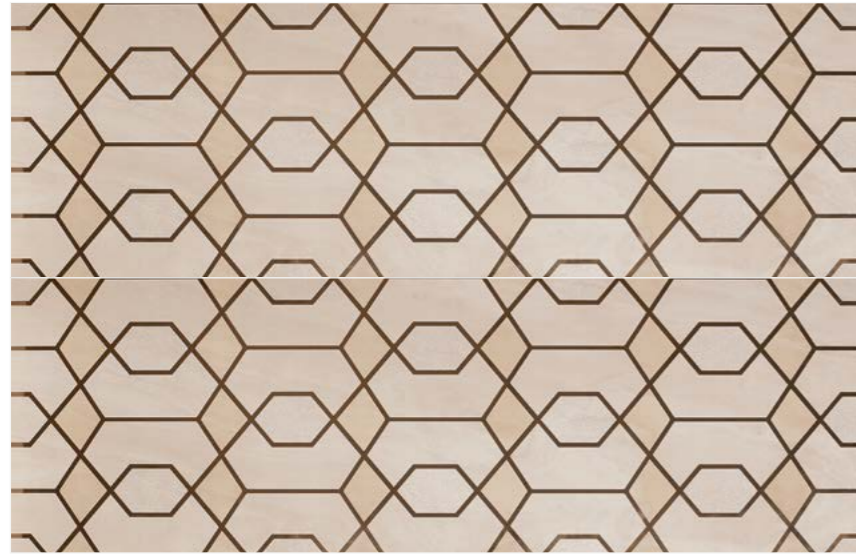

# Imperiale

Imperiale, a traditional, elegant marble, making it perfect for rooms in the home or commercial premises. Combining it with golden hues in your decor gives it a luxurious and elegant appearance.

Imperiale Gatsby 11.8"x35.4"

# Imperiale

Ceramic Wall

10mm  **11.8"x35.4"**  
30x90 cm